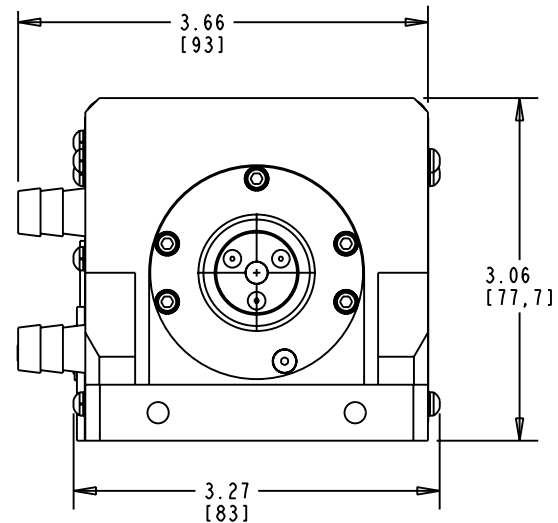

# REA Series Mechanical Drawing

Modules: REA4006, REA5006, REA6306

Dimension in Inches [cm]

# REA Series Mechanical Drawing

Modules: REA5008-1CE, REA5008-1C4, REA6308

Dimension in Inches [cm]

# REA Series Mechanical Drawing

Modules: REA5010, REA6310

Dimension in Inches [cm]

# REA Series Mechanical Drawing

Modules: REA5012, REA6312

Dimension in Inches [cm]