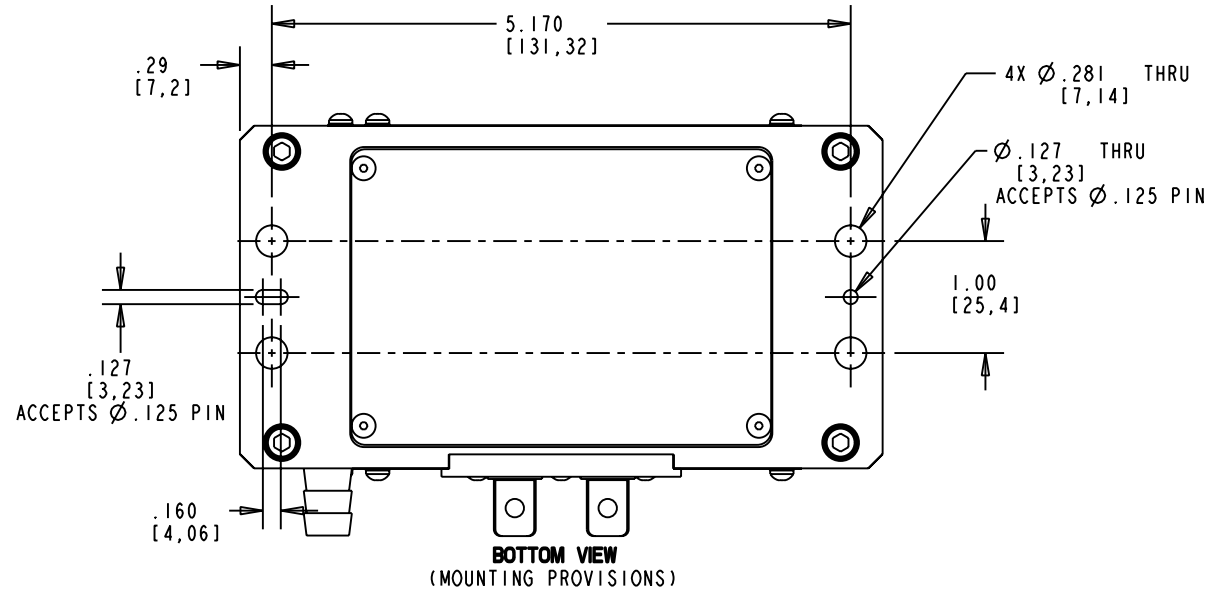

# REA Series Mechanical Drawing

Modules: REA4006, REA5006, REA6306

Dimension in Inches [cm]

# REA Series Mechanical Drawing

Modules: REA5008-1CE, REA5008-1C4, REA6308

Dimension in Inches [cm]

# REA Series Mechanical Drawing

Modules: REA5010, REA6310

Dimension in Inches [cm]

# REA Series Mechanical Drawing

Modules: REA5012, REA6312

Dimension in Inches [cm]