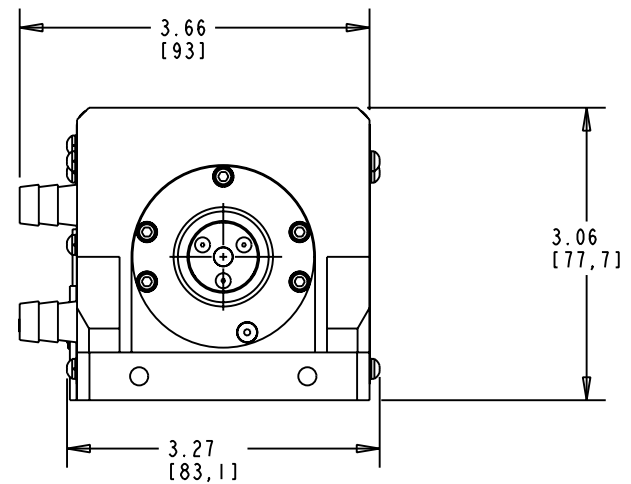

# REA Series Mechanical Drawing

Modules: REA4006, REA5006, REA6306

Dimension in Inches [cm]

# REA Series Mechanical Drawing

Modules: REA5008-1CE, REA5008-1C4, REA6308

Dimension in Inches [cm]

# REA Series Mechanical Drawing

Modules: REA5010, REA6310

Dimension in Inches [cm]

# REA Series Mechanical Drawing

Modules: REA5012, REA6312

Dimension in Inches [cm]