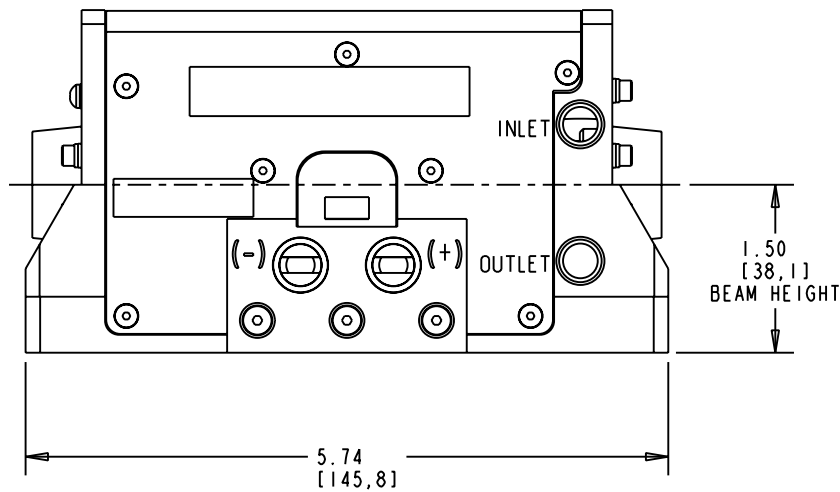

# REA Series Mechanical Drawing

Modules: REA4006, REA5006, REA6306

Dimension in Inches [cm]

# REA Series Mechanical Drawing

Modules: REA5008-1CE, REA5008-1C4, REA6308

Dimension in Inches [cm]

# REA Series Mechanical Drawing

Modules: REA5010, REA6310

Dimension in Inches [cm]

# REA Series Mechanical Drawing

Modules: REA5012, REA6312

Dimension in Inches [cm]