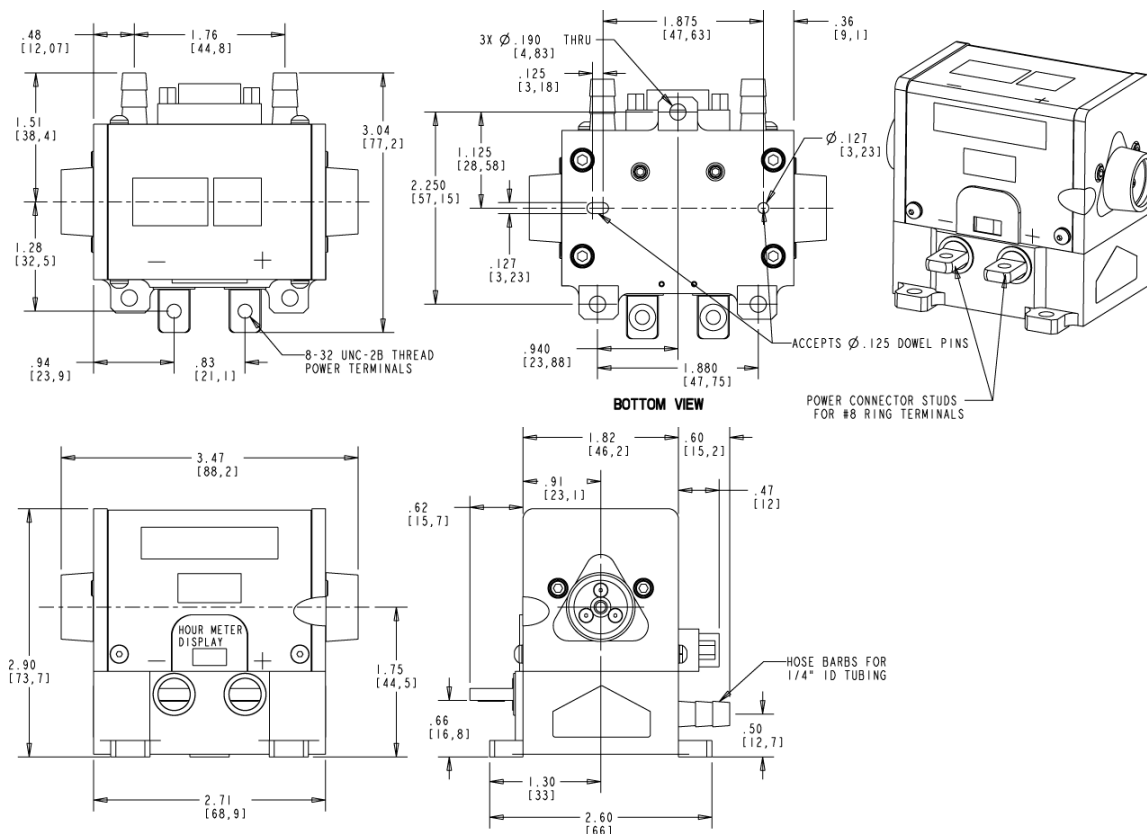

RBA Gold Standard 1.75" Beam Height

RB Plus 34 Standard 1.75" Beam Height

RB Plus 35 Standard 1.75" Beam Height