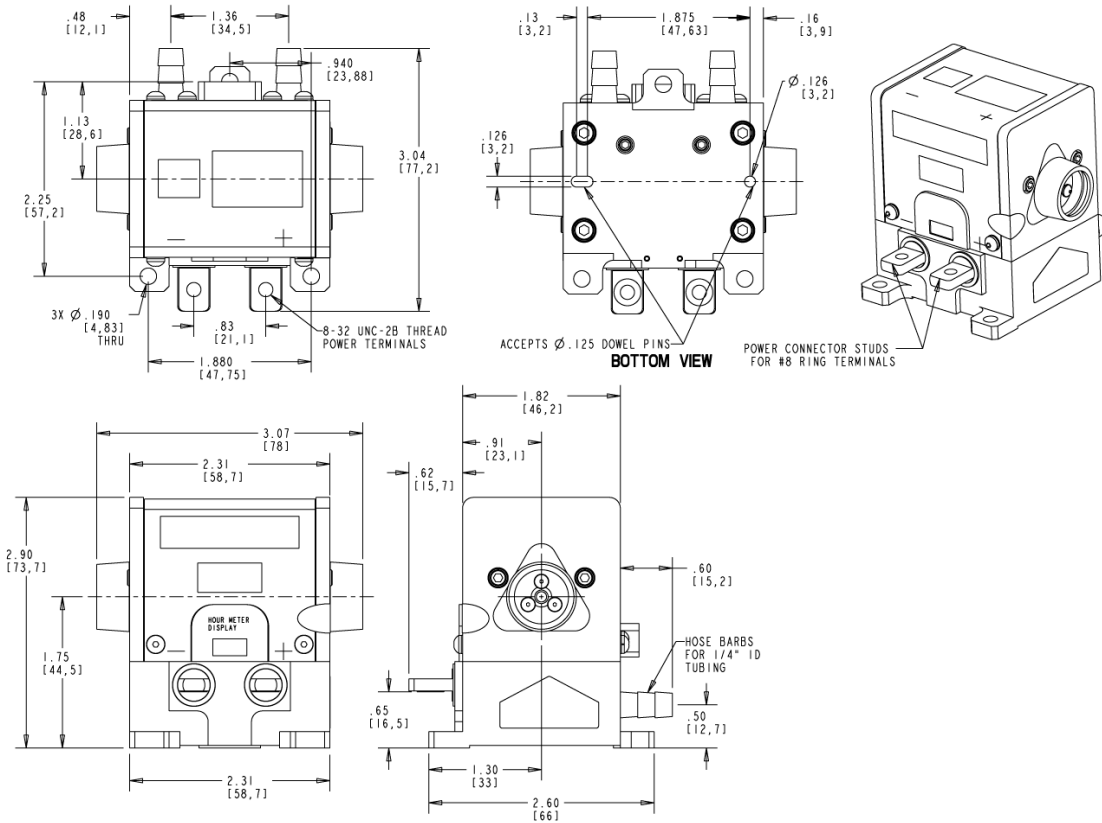

RBA Gold Standard 1.75" Beam Height

RB Plus 34 Standard 1.75" Beam Height

RB Plus 35 Standard 1.75" Beam Height