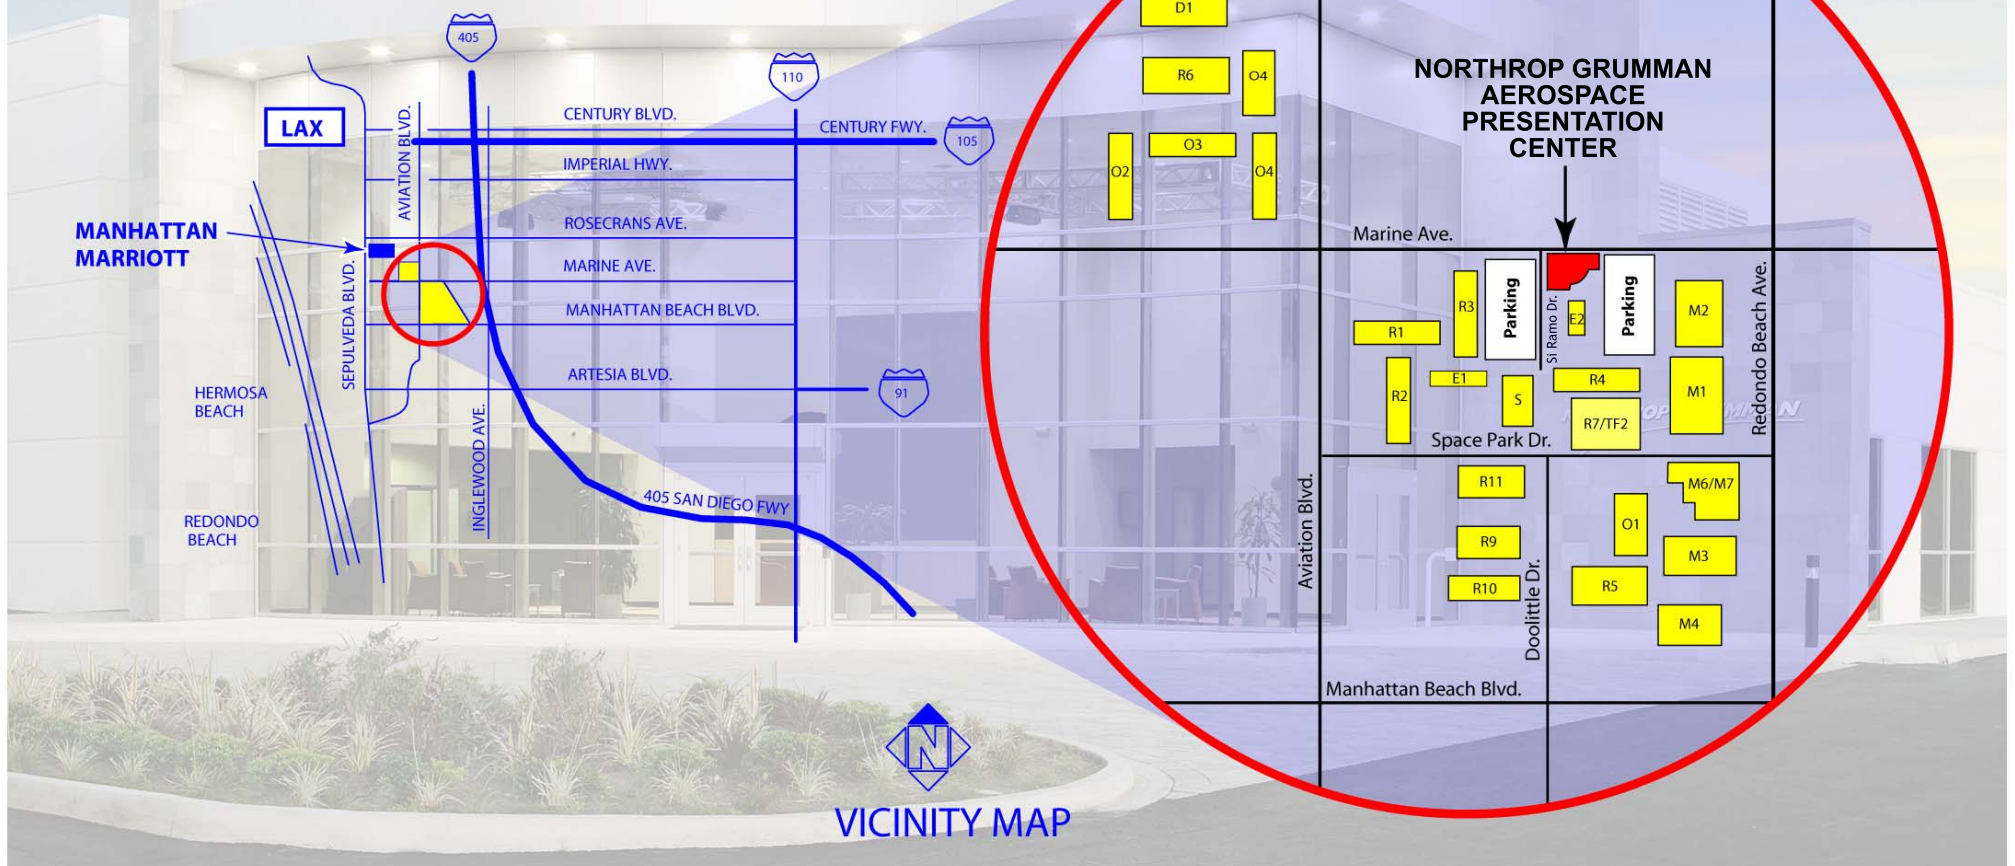

Directions to the Aerospace Presentation Center (Located at NGAS, Redondo Beach, California)

South of Redondo Beach

I-405 North
 Take Rosecrans exit – West
 Turn left onto Rosecrans
 Left on Aviation Blvd. (the 3rd stop light)
 Left on Marine Ave. (the 2nd stop light)
 Right on Si Ramo Dr. (the 1st stop light)
 Aerospace Presentation Center on your left,
 parking just east of building

North of Redondo Beach

I-405 South
 Take Rosecrans exit – West
 Left on Aviation Blvd. (the 3rd stop light)
 Left on Marine Ave. (the 2nd stop light)
 Right on Si Ramo Dr. (the 1st stop light)
 Aerospace Presentation Center on your left,
 parking just east of building

East of Redondo Beach

CA-91 West (Beach Cities)
 Merge onto I-405 North toward Santa Monica
 Take Rosecrans exit – West
 Turn left onto Rosecrans
 Left on Aviation Blvd. (the 3rd stop light)
 Left on Marine Ave. (the 2nd stop light)
 Right on Si Ramo Dr. (the 1st stop light)
 Aerospace Presentation Center on your left,
 parking just east of building